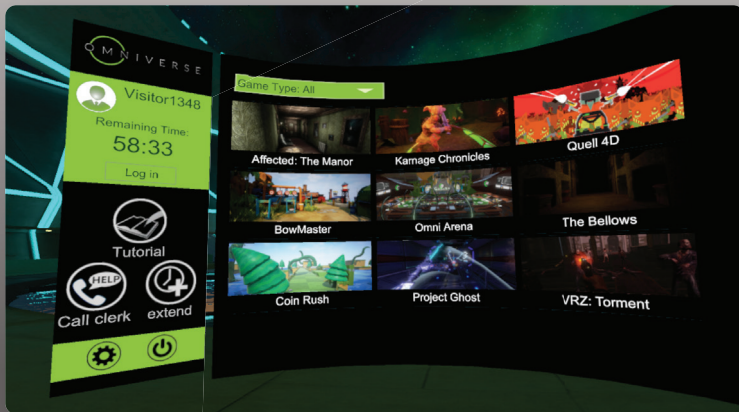

Cutting-Edge VR

- Walk and run at full speed in 360° without risk of falling or colliding with other people.
- Experience unparalleled gameplay action including sideways and backwards movement at your real-time physical speed.
- Enjoy multiplayer games and endless VR worlds from within the Omni's small footprint.

The Omni is the world's most compact VR motion platform

15+ Top VR Games

- Play more than 15 of the world's top VR titles exclusive for Omni.
- Allow customers to preview, launch, and switch games from within a VR interface.
- Build a repeat customer base thanks to the Omniverse™ save and load game functionality.

Welcome to Omniverse™

Omniverse™ is Virtuix's proprietary content delivery and arcade management platform that has the tools you need to make your business successful.

- Offer multiplayer gameplay action and 15+ top VR hits including Karnage Chronicles and eSports style first-person shooter Omni Arena.
 - Access online analytics on gameplay and revenues.
 - Set and extend gameplay times for your customers.
 - Manage multiple Omnis from a centralized console.

The Complete VR Entertainment Platform

With over 2,000 Omnis shipped to date, the Omni is the leading and most popular VR platform on the market. The platform's collection of Omniverse games is automatically updated monthly to excite your customers and drive repeat gameplay.