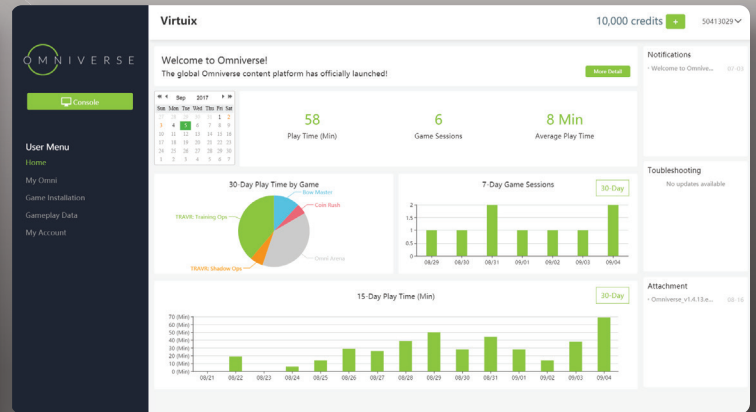

The Omni is the world's most compact VR motion platform

15+ Top VR Games

- Play more than 15 of the world's top VR titles exclusive for Omni.
- Allow customers to preview, launch, and switch games from within a VR interface.
- Build a repeat customer base thanks to the Omniverse™ save and load game functionality.

Welcome to Omniverse™

Omniverse™ is Virtuix's proprietary content delivery and arcade management platform that has the tools you need to make your business successful.

- Offer multiplayer gameplay action and 15+ top VR hits including Karnage Chronicles and eSports style first-person shooter Omni Arena.
 - Access online analytics on gameplay and revenues.
 - Set and extend gameplay times for your customers.
 - Manage multiple Omnis from a centralized console.

The Complete VR Entertainment Platform

With over 2,000 Omnis shipped to date, the Omni is the leading and most popular VR platform on the market. The platform's collection of Omniverse games is automatically updated monthly to excite your customers and drive repeat gameplay.