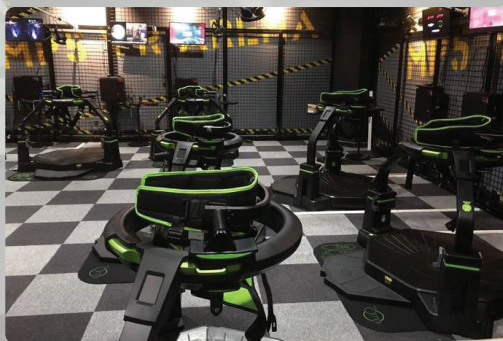

The Complete VR Entertainment Platform

With over 2,000 Omnis shipped to date, the Omni is the leading and most popular VR platform on the market. The platform's collection of Omniverse games is automatically updated monthly to excite your customers and drive repeat gameplay.

Multiplayer VR is now possible in a small room.